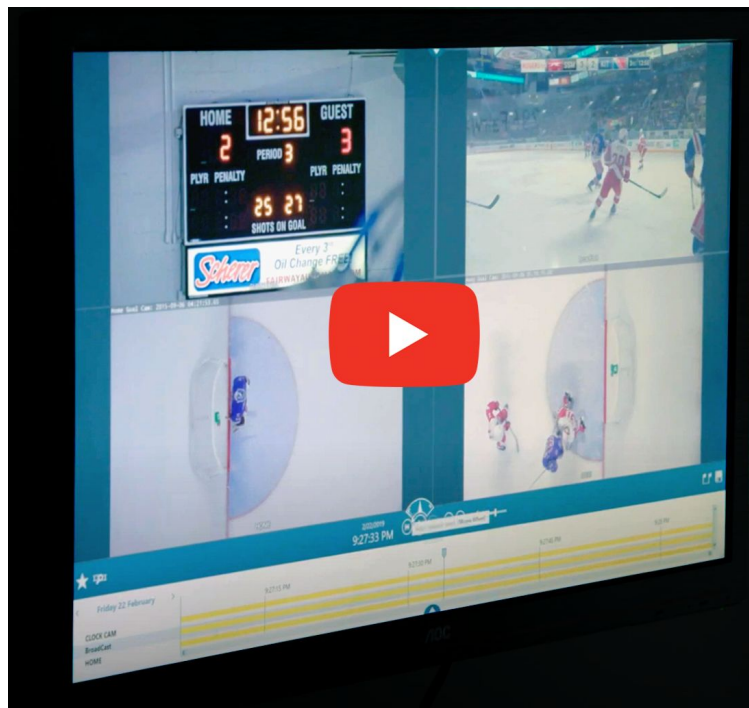

Explain

Discuss how instant replay can have both a positive and negative impact on the game.